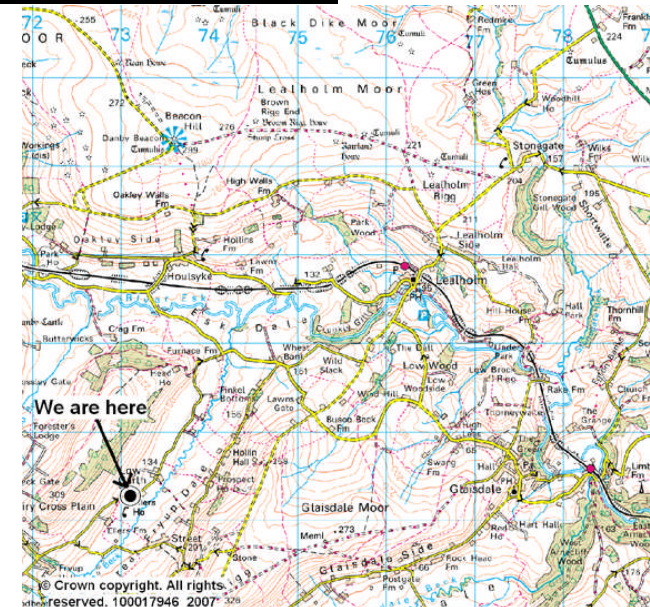

Directions to Great Fryupdale Outdoor Centre

From Whitby

Travel West on the A171 towards Guisborough.

After approximately 6 miles at a double left turn junction, take the **second** road signposted Lealholm. In Lealholm village cross the river and take the first right turn up the hill after half a mile, signposted Fryup. At the next junction turn right, signposted Great Fryupdale Outdoor Centre, and follow the road for 2 miles.

The Centre is on the right just after the village hall.

From Guisborough

Travel East on the A171 towards Whitby.

After approximately 7 miles take a right turn onto a minor road, signposted Danby. In Danby village turn left at the crossroads, signposted Lealholm. Take the second right after 2 miles, signposted Fryup. At the next junction turn right, signposted Great Fryupdale Outdoor Centre, and follow the road for just over a mile.

The Centre is on the right just after the village hall.

If you have any questions, please don't hesitate to contact us:

Great Fryupdale Outdoor Centre, c/o East Barnby OEC, 3 Wades Lane, East Barnby, Whitby, North Yorkshire, YO21 3SA