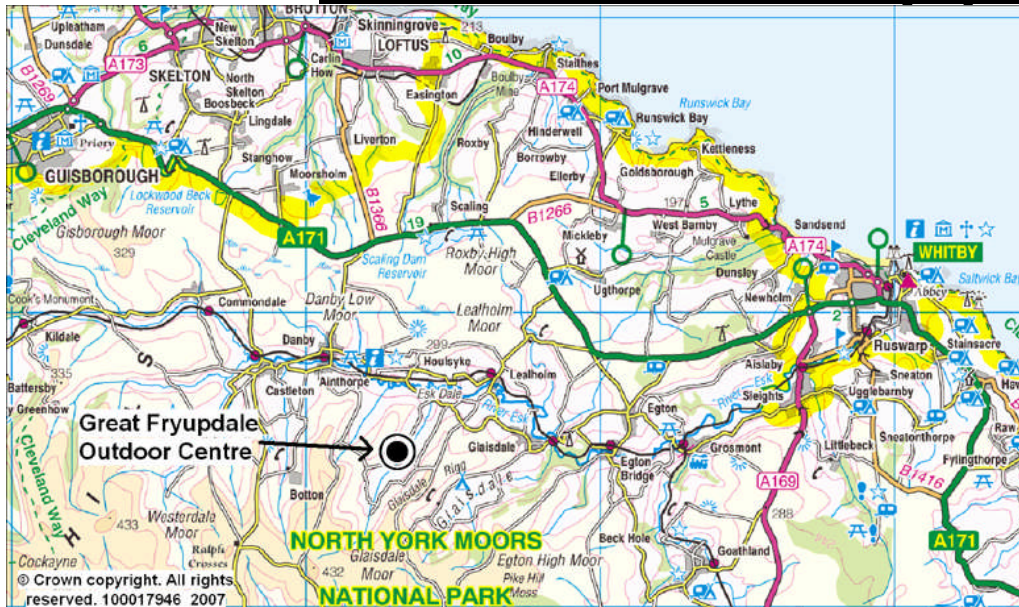

Directions to Great Fryupdale Outdoor Centre

From Whitby

Travel West on the A171 towards Guisborough.

After approximately 6 miles at a double left turn junction, take the **second** road signposted Lealholm. In Lealholm village cross the river and take the first right turn up the hill after half a mile, signposted Fryup. At the next junction turn right, signposted Great Fryupdale Outdoor Centre, and follow the road for 2 miles.

The Centre is on the right just after the village hall.

From Guisborough

Travel East on the A171 towards Whitby.

After approximately 7 miles take a right turn onto a minor road, signposted Danby. In Danby village turn left at the crossroads, signposted Lealholm. Take the second right after 2 miles, signposted Fryup. At the next junction turn right, signposted Great Fryupdale Outdoor Centre, and follow the road for just over a mile.

The Centre is on the right just after the village hall.

If you have any questions, please don't hesitate to contact us:

Great Fryupdale Outdoor Centre, c/o East Barnby OEC, 3 Wades Lane, East Barnby, Whitby, North Yorkshire, YO21 3SA